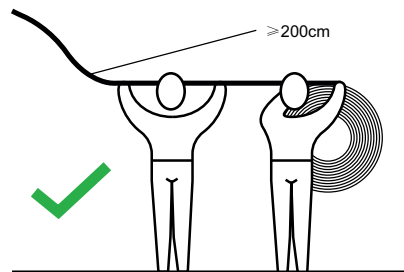

Cable Entry

Cable entry: Front

Side Cable Entry

Installation/Use Precautions

When the length of the strip is longer than 2 meters, have two people work together to install it.

Bending diameter must be greater than 200mm

Accessories

PC Profile  
Material: PC  
Color: Transparent  
Size: 25x30x1000mm  
Noted: With screws, plastic plugs, hanging rope

PC Profile  
Material: PC  
Color: Transparent  
Size: 25x30x1000mm  
Noted: With screws, plastic plugs, hanging rope