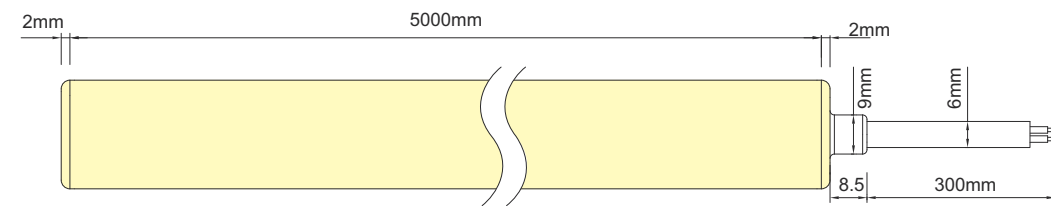

Dimension

Technical Data	
Working Voltage	DC24V
CRI	>90
Rated Power/m	5w/10w/16w
Storage Temperature	25 C ~60 C
Ambient Temperature	T_{min}= 25 C , T_{max} (Table below)

LEDNEON R25	Low Output	Std Output	High Output
Power(W/m)	5W	10W	16W
Max. Ambient tempt.(T_{max})	55 C	45 C	35 C