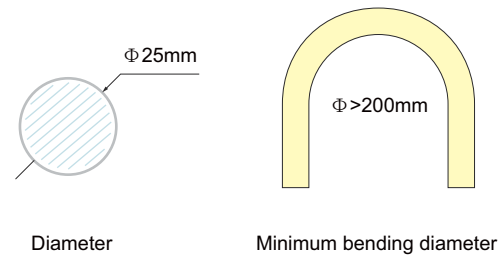

## RLLNFR25

360° EMITTING SILICONE NEON STRIP, DC24V. Cross section size diameter 25mm, which is vertical bending with diameter of 200mm. It is IP65 protected, UV resistant, solvents resistant and saltwater resistant. Dot free will bring the most excellent performance for indoor & outdoor applications.

#### Note:

Max. run length refers to single side feed in serial connection.

The given data are typical values due to the tolerances of the production process and the electrical components, values for light output and electrical power can vary up to 10%.

### Photoelectric parameters (5W)

Power (W)	CCT	Lumens (LM/M)	Efficacy (LM/W)	Voltage (v)	CRI (Ra)	Unit cut (mm)	Max. productive length (M)
Single color 5W	2400±150	272	56	24	90	/	5M
	2700±150	276	55				
	3000±150	284	27				
	3500±200	306	61				
	4000±300	298	59				
	5000±300	309	62				
	6000±300	302	60				
	R: 620 630nm	246	25				
	G: 520 530nm	502	50				
	B: 465 475nm	114	11				
Y: 585 595nm	209	21					
Pink	409	41					
Tunable white 5W	2700 (WW)	258	50	24	90	/	5M
	5000 (W)	262	50				
	3500 (WW+W)	517	50				
RGB 5W	R: 620 630nm	56	16	24	/	/	5M
	G: 520 530nm	162	47				
	B: 465 475nm	26	7				
	RGB	248	24				

### Photoelectric parameters (10W)

Power (W)	CCT	Lumens (LM/M)	Efficacy (LM/W)	Voltage (v)	CRI (Ra)	Unit cut (mm)	Max. productive length (M)
Single color 10W	2400±150	525	53	24	90	/	5M
	2700±150	517	52				
	3000±150	529	53				
	3500±200	600	60				
	4000±300	556	55				
	5000±300	604	60				
	6000±300	586	58				
	R: 620 630nm	246	25				
	G: 520 530nm	502	50				
	B: 465 475nm	114	11				
Y: 585 595nm	209	21					
Pink	409	41					
Tunable white 10W	2700 (WW)	258	50	24	90	/	5M
	5000 (W)	262	50				
	3500 (WW+W)	517	50				
RGB 10W	R: 620 630nm	56	16	24	/	/	5M
	G: 520 530nm	162	47				
	B: 465 475nm	26	7				
	RGB	248	24				