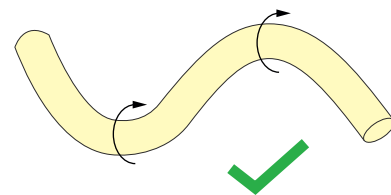

### Photoelectric parameters (10W)

Power (W)	CCT	Lumens (LM/M)	Efficacy (LM/W)	Voltage (v)	CRI (Ra)	Unit cut (mm)	Max. productive length (M)
Single color 10W	2400±150	525	53	24	90	/	5M
	2700±150	517	52				
	3000±150	529	53				
	3500±200	600	60				
	4000±300	556	55				
	5000±300	604	60				
	6000±300	586	58				
	R: 620 630nm	246	25				
	G: 520 530nm	502	50				
	B: 465 475nm	114	11				
Y: 585 595nm	209	21					
Pink	409	41					
Tunable white 10W	2700 (WW)	258	50	24	90	/	5M
	5000 (W)	262	50				
	3500 (WW+W)	517	50				
RGB 10W	R: 620 630nm	56	16	24	/	/	5M
	G: 520 530nm	162	47				
	B: 465 475nm	26	7				
	RGB	248	24				

Cable Entry

Cable entry: Front

Side Cable Entry

Installation/Use Precautions

When the length of the strip is longer than 2 meters, have two people work together to install it.

Bending diameter must be greater than 200mm

Accessories

PC Profile  
Material: PC  
Color: Transparent  
Size: 25x30x1000mm  
Noted: With screws, plastic plugs, hanging rope

PC Profile  
Material: PC  
Color: Transparent  
Size: 25x30x1000mm  
Noted: With screws, plastic plugs, hanging rope