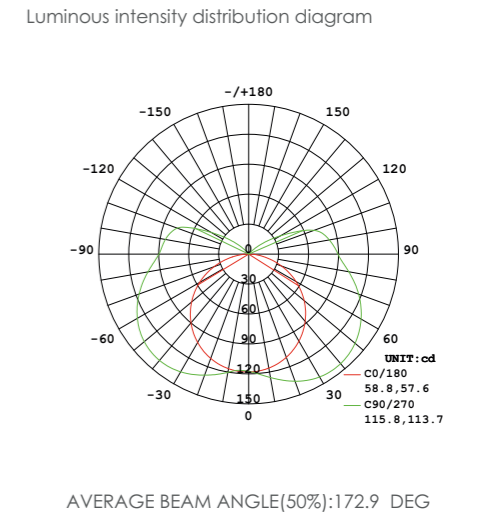

Specifications

Fittings

 Aluminum tank Item NO JA0049 Dimension 1000*11.8*9.3mm Material Aluminium	 Bendable Stainless Steel Profile Item NO JL0008 Dimension 1000*16.9*17mm Material 304 Stainless steel	 Transparent PC Slot Item NO JA0025 Dimension 1000*16*8.97mm Material PC Material quality
 Rubber sleeve Item NO: JL0014 Dimension 10*11.94*7.5mm Material 316 Stainless steel	 Screw Item NO: JL0014 Dimension 10*11.94*7.5mm Material 316 Stainless steel	 Transparent accessories Item NO JK0038 Dimension 20*16*8.97mm Material Transparent PC

Application

Connection Methods

Luminaire Photometric Data

Datasheet

Model No.	CCT	LED Model	LEDs/M	Typ. Colour Temp	Power (W/M)	Lumens (lm/M)	CRI	Unit Length	FPC Width	Maximum connection length
NF C27140C S	2700K	2835	140	2600 2800	12.00	832	90.0	50	12	15M
NF C30140C S	3000K	2835	140	2850 3300	12.00	852	90.0	50	12	15M
NF C40140C S	4000K	2835	140	3850 4400	12.00	880	90.0	50	12	15M
NF C50140C S	5000K	2835	140	4800 5400	12.00	904	90.0	50	12	15M
NF C65140C S	6500K	2835	140	5600 7000	12.00	920	90.0	50	12	15M
NF CRE140C S	Red	2835	140	620 625nm	12.00	300		50	12	15M
NF CGR140C S	Green	2835	140	520 525nm	12.00	380		50	12	15M
NF CBL140C S	Blue	2835	140	460 465nm	12.00	190		50	12	15M
NF CYE140C S	Yellow	2835	140	590 595nm	12.00	670		50	12	15M
NF CPI140C S	Pink	2835	140		12.00	630		50	12	15M
NF CUV140C S	Purple	2835	140	390 400nm	12.00	180		50	12	15M
NF COR140C S	Orange	2835	140	600 610nm	12.00	250		50	12	15M
NF CTW240C S	WW CW	2835	240	2700 6500	10*2	665		50	12	15M
NF GRG120C S	RGB	3535	120	RGB	14.00	500		50	12	15M
NF HRW240C S	RGBW	5050	96	RGBW	16.00	720		62.5	12	15M