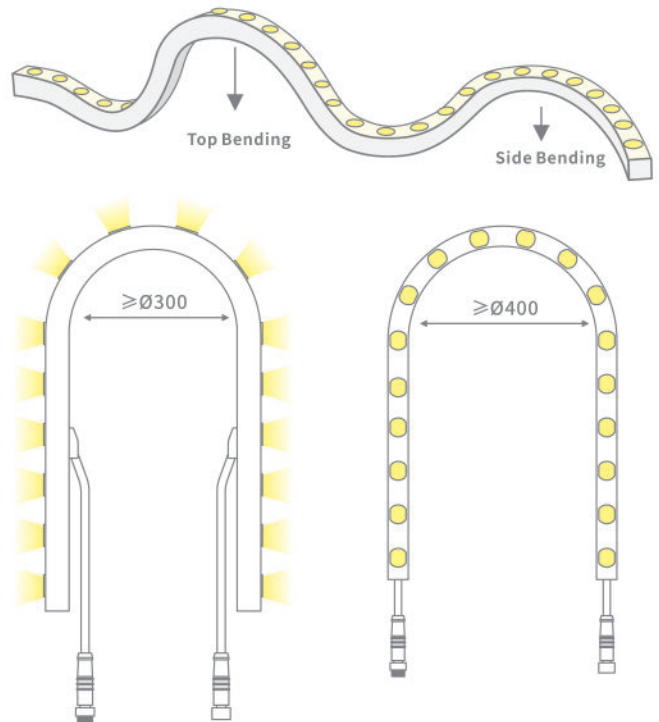

| Part No.                                  | Description   | Picture |
|---|---|---------|
| 2.02.WW.001                               | adjustable stainless steel holder can be turned around 180° |         |
| 1.01.07.0134<br>1.01.05.0296<br>(M3*16mm) | Stainless steel mounting clip<br>Self-tapping screws        |         |

MINI flexible wall washer  
 IP rating: IP67  
 Input Voltage: 24V DC  
 Power: 12W/1.06m  
 Maximum 5.088 meters  
 Beam angle: 25°/45°  
 Application: suit for commercial lighting,  
 wall washing illumination  
 Installation: surface mounting  
 Working Temperature: -40°C~+45°C  
 Net Weight: 286g/1.06meter