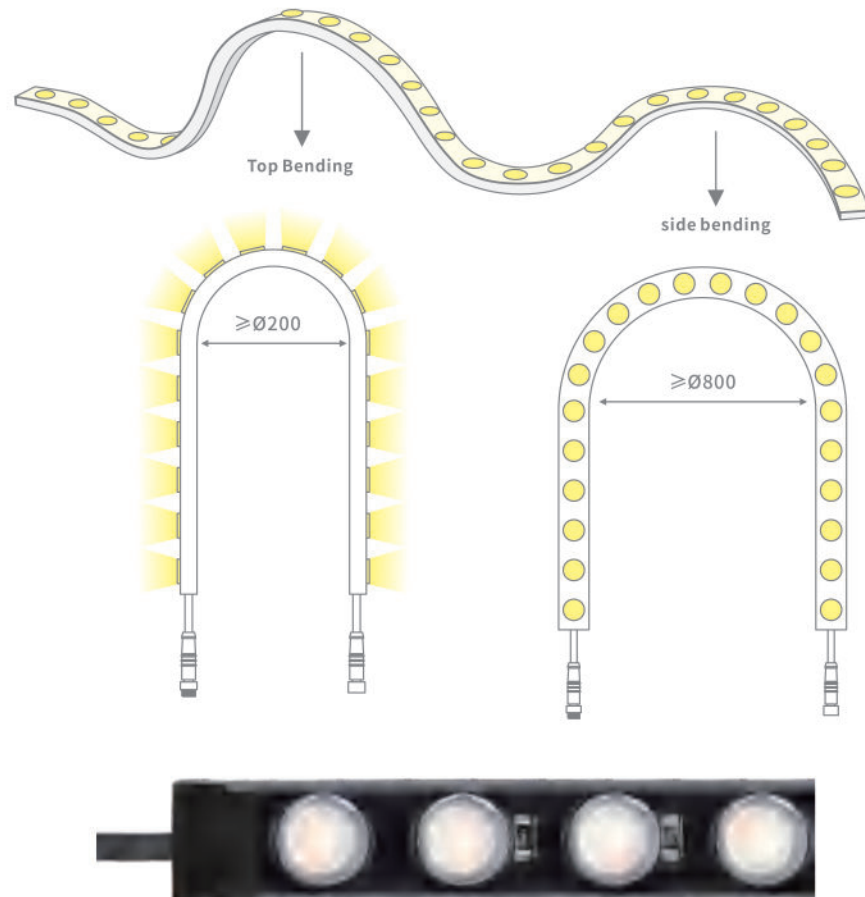

**RLLFW3D2311 - IP67 Flexible Wall Washer**

Part No.	Description
----------	-------------

1.01.07.0123	Stainless steel mounting clip
1.01.05.0030 (M3*16mm)	Self-tapping screws

Sealed with fully transparent and waterproof materials, soft and bendable  
IP rating: IP67  
Beam angle: 20°/30°/40°/55°/25°X40°  
Maximum 5 meters  
Application: suit for commercial lighting , wall washing illumination  
Installation: surface mounting  
Maximum: 19.2W/m  
Length: 5000mm/reel  
max interconnected wattage is 100W.  
Working Temperature: -40°C~+45°C  
Net Weight: 268g/meter

suit for class 2 power unit,  
maximum connected power not more than 100W