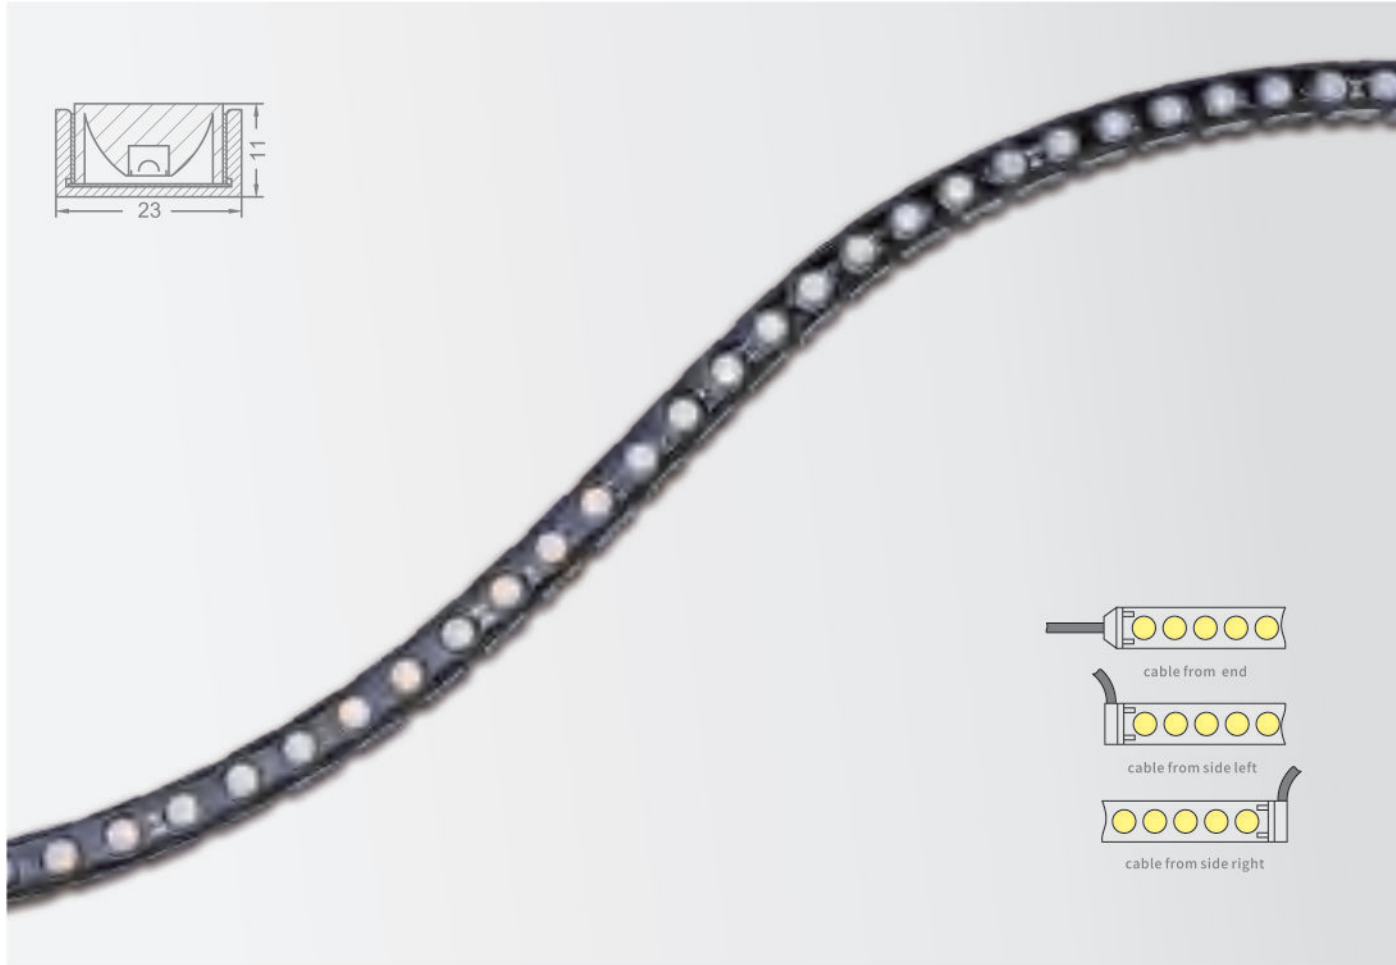

**RLLFW3D2311 - IP67 Flexible Wall Washer**

Part No.	Description
----------	-------------

1.01.07.0123	Stainless steel mounting clip
1.01.05.0030 (M3*16mm)	Self-tapping screws

Sealed with fully transparent and waterproof materials, soft and bendable  
IP rating: IP67  
Beam angle: 20°/30°/40°/55°/25°X40°  
Maximum 5 meters  
Application: suit for commercial lighting , wall washing illumination  
Installation: surface mounting  
Maximum: 19.2W/m  
Length: 5000mm/reel  
max interconnected wattage is 100W.  
Working Temperature: -40°C~+45°C  
Net Weight: 268g/meter

suit for class 2 power unit,  
maximum connected power not more than 100W