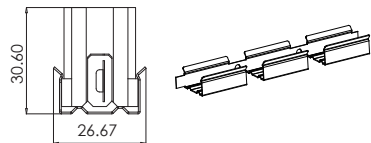

Features:

- Top lighting and side bending
- Brand LED optional
- Silicone + AL modular housing
- UV resistant PC lens
- IP67 and salt-mist proof
- L70B50 > 50,000hrs
- Min. bending radius 10 cm
- Optional beam angles: 20°/30°/45°/60°/20°x45°

Application:

- Outdoor and indoor wall washer lighting

Installation accessories:

Item	Input Voltage	Power (W/m)	Flux (Lm/m)	Available Color	Max. length (Single-end power in)	Cutting unit (mm)	LED Qty/m (LEDs/m)
RLLFSB 3020	DC24V	36	2240@4000K	White	2.4mtrs	300	20
		24	1560@4000K	White	2.4mtrs	150	20
		24	840	RGBW	2.4mtrs	300	20
		24	840	Pixel RGBW	2.4mtrs	300	20