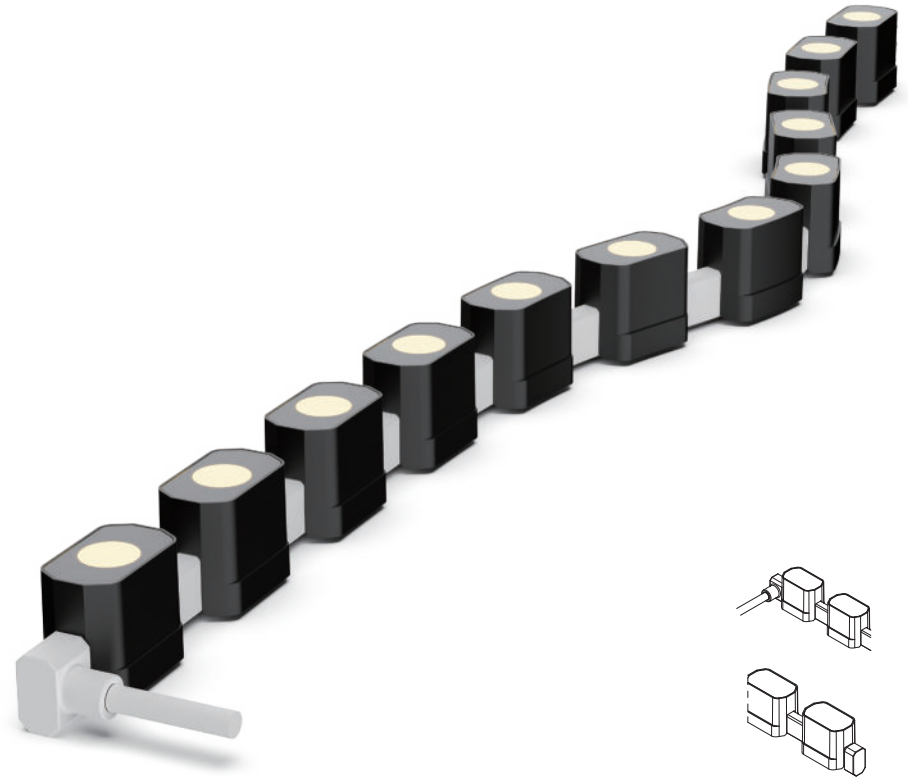

Features:

- Top lighting and side bending
- Brand LED optional
- Silicone + AL modular housing
- UV resistant PC lens
- IP67 and salt-mist proof
- L70B50 > 50,000hrs
- Min. bending radius 10 cm
- Optional beam angles: 20°/30°/45°/60°/20°x45°

Application:

- Outdoor and indoor wall washer lighting

Installation accessories:

Item	Input Voltage	Power (W/m)	Flux (Lm/m)	Available Color	Max. length (Single-end power in)	Cutting unit (mm)	LED Qty/m (LEDs/m)
RLLFSB 3020	DC24V	36	2240@4000K	White	2.4mtrs	300	20
		24	1560@4000K	White	2.4mtrs	150	20
		24	840	RGBW	2.4mtrs	300	20
		24	840	Pixel RGBW	2.4mtrs	300	20