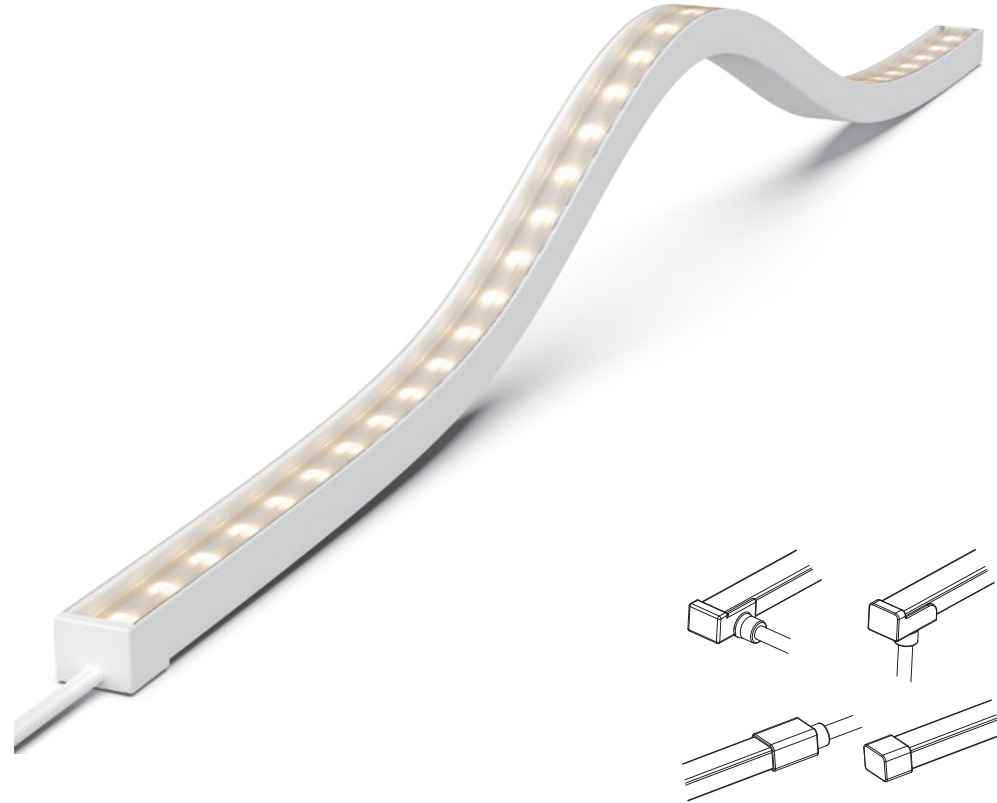

Features:

- Top lighting and top bending
- 2835 LED with integrated lens
- Dual-color silicone extrusion
- UV and yellowish resistant
- IP65 and salt-mist proof
- L70B50 > 50,000hrs
- Easy installation and re-connect accessories
- Bending radius 8cm
- Beam Angle: 40°x70°

Application:

- Indoor damp condition wall washer lighting
- High quality cove lighting

Installation accessories:

Item	Input Voltage	Power (W/m)	Flux (Lm/m)	Available Color	Max. length (Single-end power in)	Cutting unit (mm)	LED Qty/m (LEDs/m)
RLLFWTB 1410	DC24V	12	740	2700K	5mtrs	100	60
		12	780	3000K	5mtrs	100	60
		12	820	4000K	5mtrs	100	60