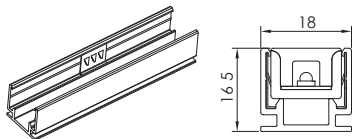

Features:

- Top lighting and top bending
- 2835 LED with integrated lens
- Dual-color silicone extrusion
- UV and yellowish resistant
- IP65 and salt-mist proof
- L70B50 > 50,000hrs
- Easy installation and re-connect accessories
- Bending radius 8cm
- Beam Angle: 40°x70°

Application:

- Indoor damp condition wall washer lighting
- High quality cove lighting

Installation accessories:

Item	Input Voltage	Power (W/m)	Flux (Lm/m)	Available Color	Max. length (Single-end power in)	Cutting unit (mm)	LED Qty/m (LEDs/m)
RLLFWTB 1410	DC24V	12	740	2700K	5mtrs	100	60
		12	780	3000K	5mtrs	100	60
		12	820	4000K	5mtrs	100	60