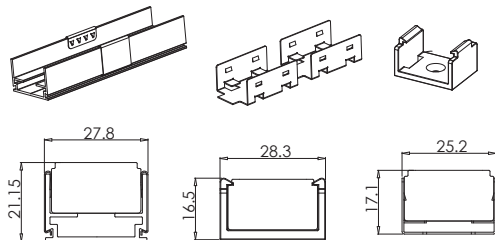

Features:

- Top lighting and top bending
- Enhance 3030 LED inside
- Dual-color silicone extrusion
- UV and yellowish resistant
- IP65 and salt-mist proof
- L70B50 > 50,000hrs
- Easy installation and re-connect accessories
- Min. bending radius 15 cm
- Optional beam angles: 20°/30°/45°/60°/20°x45°

Application:

- Indoor damp condition wall washer lighting

Installation accessories:

Item	Input Voltage	Power (W/m)	Flux (Lm/m)	Available Color	Max. length (Single-end power in)	Cutting unit (mm)	LED Qty/m (LEDs/m)
RLLFWTB 2414	DC24V	20	1700@4000K	White	5mtrs	125	24
		20	560	RGB	5mtrs	250	24
		20	870	RGBW	5mtrs	250	24
		20	560	Pixel RGB	5mtrs	250	24
		20	870	Pixel RGBW	5mtrs	250	24