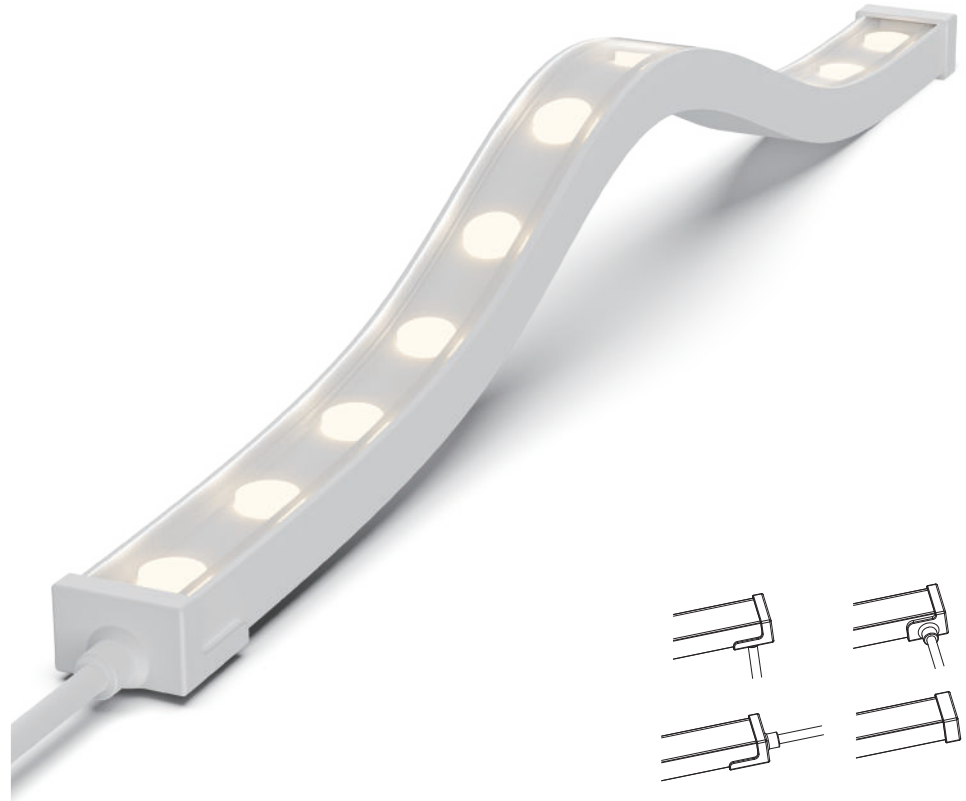

**Features:**

- Top lighting and top bending
- Enhance 3030 LED inside
- Dual-color silicone extrusion
- IP67 and salt-mist proof
- L70B50 > 50,000hrs
- Easy installation and re-connect accessories
- Min. bending radius 15 cm

**Application:**

- Outdoor & indoor wall washer lighting

**Installation accessories:**

Item	Input Voltage	Power (W/m)	Flux (Lm/m)	Available Color	Max. length (Single-end power in)	Cutting unit (mm)	LED Qty/m (LEDs/m)
RLLFWTB 2716	DC24V	24	2250@4000K	White	5mtrs	125	24
		24	750	RGB	5mtrs	250	24
		24	1150	RGBW	5mtrs	250	24
		24	750	Pixel RGB	5mtrs	250	24
		24	1150	Pixel RGBW	5mtrs	250	24