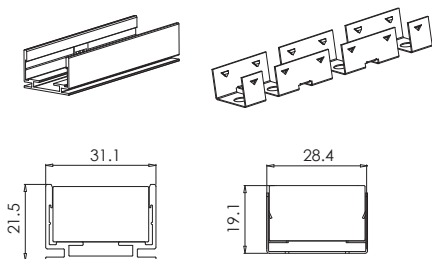

**Features:**

- Top lighting and top bending
- Enhance 3030 LED inside
- Dual-color silicone extrusion
- IP67 and salt-mist proof
- L70B50 > 50,000hrs
- Easy installation and re-connect accessories
- Min. bending radius 15 cm

**Application:**

- Outdoor & indoor wall washer lighting

**Installation accessories:**

Item	Input Voltage	Power (W/m)	Flux (Lm/m)	Available Color	Max. length (Single-end power in)	Cutting unit (mm)	LED Qty/m (LEDs/m)
RLLFWTB 2716	DC24V	24	2250@4000K	White	5mtrs	125	24
		24	750	RGB	5mtrs	250	24
		24	1150	RGBW	5mtrs	250	24
		24	750	Pixel RGB	5mtrs	250	24
		24	1150	Pixel RGBW	5mtrs	250	24