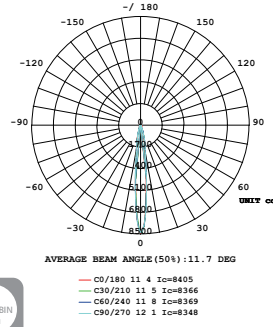

### Product Features

1. Multiple angles are available, different beam angles, for different environments, Optional angle: Single angle 10°/30°/Asymmetric 45° Dual-angle 30°x50°.
2. Can replace the traditional LED Tape Light to achieve the effect of wall-washing, can also be used as a cabinet lamp or household lighting.
3. lens with Silicone encapsulation for durability, reliability, and ease of installation, fast connectors are available.
4. Mounting method: 3M glue tape or mounting clips or match with the aluminum profile.
- 5 years warranty for indoor use and 3 years warranty for outdoor use

# Wall Washer

Part Number: RLLFWTB2835C-42-24(10°)

Flexible LED Wall Washer with Optic Lens

Strip length: **CE:1000CM**

Code	Color temp	LM/0.6M	Power/0.6M	Light efficiency	CRI (Ra)	Package	Minimum section	Beam Angle
RLLFWTB2835W-42-24(10°)	2700K	840LM	<12W	70LM/W	90+	1000CM/Roll	150mm	10°
RLLFWTB2835W-42-24(10°)	3000K	900LM	<12W	75LM/W	90+	1000CM/Roll	150mm	10°
RLLFWTB2835N-42-24(10°)	4000K	960LM	<12W	80LM/W	90+	1000CM/Roll	150mm	10°

Item	Colortemp	LM/FT	Power/FT	Light efficiency	CRI (Ra)	Package	Minimum section	Beam Angle
RLLFWTB2835W-42-24(10°)	2700K	420LM	6W	70LM/W	90+	33FT/Roll	6inch	10°
RLLFWTB2835W-42-24(10°)	3000K	450LM	6W	75LM/W	90+	33FT/Roll	6inch	10°
RLLFWTB2835N-42-24(10°)	4000K	480LM	6W	80LM/W	90+	33FT/Roll	6inch	10°