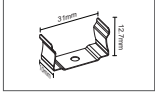

**AL. profiles**

Aluminum Profile  
160103020094-3

PC Cover  
160103010058-1

End Cap without hole  
140308040060-1

End Cap with hole  
140308040059-1

Metal Shrapnel  
(Inner clips)  
140202000041

Adjustable bracket  
(For aluminum profile)  
140202010045+  
140202010044

Aluminum Mounting  
Bracket  
140202010032

Extended connector  
110501010372

**Fast connectors**

Splice connector  
110501010607

End cap with  
powercord  
110501010573

Jumper  
connector  
110501010574

End cap  
110501010606