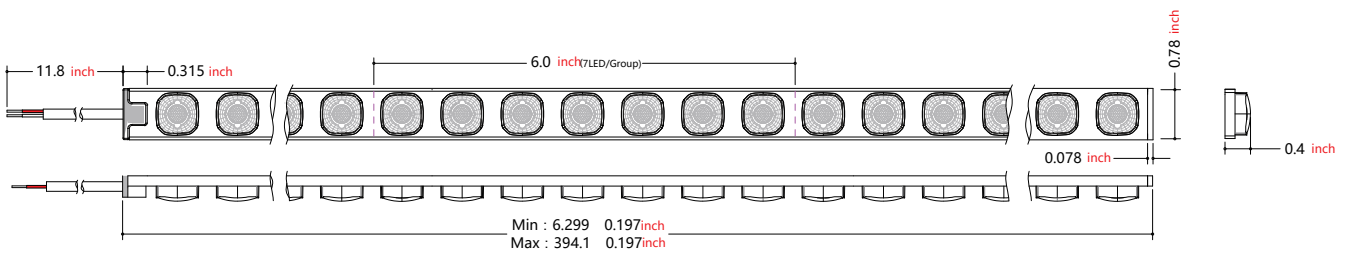

### Product Features

1. Multiple angles are available, different beam angles, for different environments, Optional angle: Single angle 10°/30°/Asymmetric 45° Dual-angle 30°x50°.
2. Can replace the traditional LED Tape Light to achieve the effect of wall-washing, can also be used as a cabinet lamp or household lighting.
3. lens with Silicone encapsulation for durability, reliability, and ease of installation, fast connectors are available.
4. Mounting method: 3M glue tape or mounting clips or match with the aluminum profile.
- 5 years warranty for indoor use and 3 years warranty for outdoor use

# Wall Washer

Part Number: RLLFWTB2835C-42-24(10°)

Flexible LED Wall Washer with Optic Lens

Strip length: **CE:1000CM**

Code	Color temp	LM/0.6M	Power/0.6M	Light efficiency	CRI (Ra)	Package	Minimum section	Beam Angle
RLLFWTB2835W-42-24(10°)	2700K	840LM	<12W	70LM/W	90+	1000CM/Roll	150mm	10°
RLLFWTB2835W-42-24(10°)	3000K	900LM	<12W	75LM/W	90+	1000CM/Roll	150mm	10°
RLLFWTB2835N-42-24(10°)	4000K	960LM	<12W	80LM/W	90+	1000CM/Roll	150mm	10°

Item	Colortemp	LM/FT	Power/FT	Light efficiency	CRI (Ra)	Package	Minimum section	Beam Angle
RLLFWTB2835W-42-24(10°)	2700K	420LM	6W	70LM/W	90+	33FT/Roll	6inch	10°
RLLFWTB2835W-42-24(10°)	3000K	450LM	6W	75LM/W	90+	33FT/Roll	6inch	10°
RLLFWTB2835N-42-24(10°)	4000K	480LM	6W	80LM/W	90+	33FT/Roll	6inch	10°