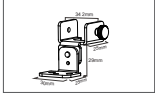

**AL. profiles**

Aluminum Profile  
160103020094-3

PC Cover  
160103010058-1

End Cap without hole  
140308040060-1

End Cap with hole  
140308040059-1

Metal Shrapnel  
(Inner clips)  
140202000041

Adjustable bracket  
(For aluminum profile)  
140202010045+  
140202010044

Aluminum Mounting  
Bracket  
140202010032

Extended connector  
110501010372

**Fast connectors**

Splice connector  
110501010607

End cap with  
powercord  
110501010573

Jumper  
connector  
110501010574

End cap  
110501010606