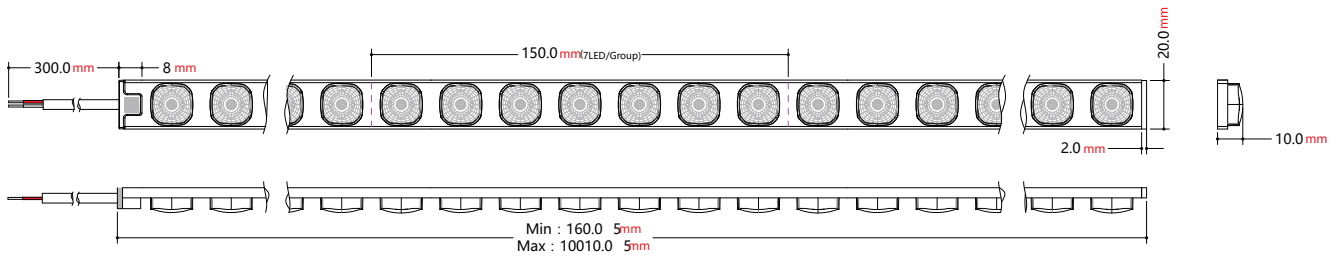

### Product Features

1. Multiple angles are available, different beam angles, for different environments, Optional angle: Single angle 10°/30°/Asymmetric 45° Dual-angle 30°x50°.
2. Can replace the traditional LED Tape Light to achieve the effect of wall-washing, can also be used as a cabinet lamp or household lighting.
3. lens with Silicone encapsulation for durability, reliability, and ease of installation, fast connectors are available.
4. Mounting method: 3M glue tape or mounting clips or match with the aluminum profile.
- 5 years warranty for indoor use and 3 years warranty for outdoor use

# Wall Washer

Part Number: RLLFWTB2835C-42-24(10°)

Flexible LED Wall Washer with Optic Lens

Strip length: **CE:1000CM**

Code	Color temp	LM/0.6M	Power/0.6M	Light efficiency	CRI (Ra)	Package	Minimum section	Beam Angle
RLLFWTB2835W-42-24(10°)	2700K	840LM	<12W	70LM/W	90+	1000CM/Roll	150mm	10°
RLLFWTB2835W-42-24(10°)	3000K	900LM	<12W	75LM/W	90+	1000CM/Roll	150mm	10°
RLLFWTB2835N-42-24(10°)	4000K	960LM	<12W	80LM/W	90+	1000CM/Roll	150mm	10°

Item	Colortemp	LM/FT	Power/FT	Light efficiency	CRI (Ra)	Package	Minimum section	Beam Angle
RLLFWTB2835W-42-24(10°)	2700K	420LM	6W	70LM/W	90+	33FT/Roll	6inch	10°
RLLFWTB2835W-42-24(10°)	3000K	450LM	6W	75LM/W	90+	33FT/Roll	6inch	10°
RLLFWTB2835N-42-24(10°)	4000K	480LM	6W	80LM/W	90+	33FT/Roll	6inch	10°