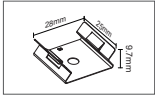

**AL. profiles**

Aluminum Profile  
160103020094-3

PC Cover  
160103010058-1

End Cap without hole  
140308040060-1

End Cap with hole  
140308040059-1

Metal Shrapnel  
(Inner clips)  
140202000041

Adjustable bracket  
(For aluminum profile)  
140202010045+  
140202010044

Aluminum Mounting  
Bracket  
140202010032

Extended connector  
110501010372

**Fast connectors**

Splice connector  
110501010607

End cap with  
powercord  
110501010573

Jumper  
connector  
110501010574

End cap  
110501010606