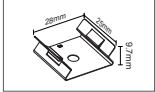

AL. profiles

Aluminum Profile
160103020094-3

PC Cover
160103010058-1

End Cap without hole
140308040060-1

End Cap with hole
140308040059-1

Metal Shrapnel
(Inner clips)
140202000041

Adjustable bracket
(For aluminum profile)
140202010045+
140202010044