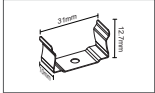

AL. profiles

Aluminum Profile
160103020094-3

PC Cover
160103010058-1

End Cap without hole
140308040060-1

End Cap with hole
140308040059-1

Metal Shrapnel
(Inner clips)
140202000041

Adjustable bracket
(For aluminum profile)
140202010045+
140202010044

Aluminum Mounting
Bracket
140202010032

Extended connector
110501010372

Fast connectors

Splice connector
110501010607

End cap with
powercord
110501010573

Jumper
connector
110501010574

End cap
110501010606

Mounting accessories