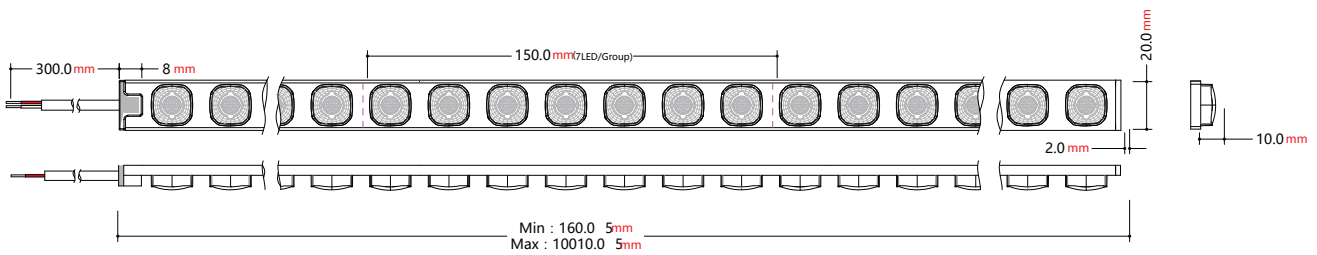

1. Multiple angles are available, different beam angles, for different environments, Optional angle: Single angle 10°/30°/Asymmetric 45° Dual-angle 30°x50°.
2. Can replace the traditional LED Tape Light to achieve the effect of wall-washing, can also be used as a cabinet lamp or household lighting.
3. lens with Silicone encapsulation for durability, reliability, and ease of installation, fast connectors are available.
4. Mounting method: 3M glue tape or mounting clips or match with the aluminum profile.
- 5 years warranty for indoor use and 3 years warranty for outdoor use

Wall Washer

Part Number: RLLFWTB2835C-42-24(30°)

Flexible LED Wall Washer with Optic Lens

Strip length: **CE:1000CM**

Code	Color temp	LM/0.6M	Power/0.6M	Light efficiency	Energy efficiency Grade	CRI (Ra)	Package	Minimum section	Beam Angle
RLLFWTB2835C-42-24	2700K	1160LM	<11.6W	100LM/W	F	90+	1000CM/Roll	150mm	30°
RLLFWTB2835C-42-24	3000K	1218LM	<11.6W	105LM/W	F	90+	1000CM/Roll	150mm	30°
RLLFWTB2835C-42-24	4000K	1276LM	<11.6W	110LM/W	F	90+	1000CM/Roll	150mm	30°

Item	Colortemp	LM/FT	Power/FT	Light efficiency	CRI (Ra)	Package	Minimum section	Beam Angle
RLLFWTB2835-24-24(30°)	2700K	600LM	6W	100LM/W	90+	33FT/Roll	6inch	30°
RLLFWTB2835-24-24(30°)	3000K	630LM	6W	105LM/W	90+	33FT/Roll	6inch	30°
RLLFWTB2835-24-24(30°)	4000K	660LM	6W	10LM/W	90+	33FT/Roll	6inch	30°