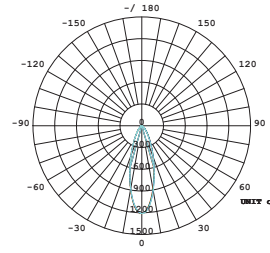

1. Multiple angles are available, different beam angles, for different environments, Optional angle: Single angle 10°/30°/Asymmetric 45° Dual-angle 30°x50°.
2. Can replace the traditional LED Tape Light to achieve the effect of wall-washing, can also be used as a cabinet lamp or household lighting.
3. lens with Silicone encapsulation for durability, reliability, and ease of installation, fast connectors are available.
4. Mounting method: 3M glue tape or mounting clips or match with the aluminum profile.
- 5 years warranty for indoor use and 3 years warranty for outdoor use

Wall Washer

Part Number: RLLFWTB2835C-42-24(30°)

Flexible LED Wall Washer with Optic Lens

Strip length: **CE:1000CM**

Code	Color temp	LM/0.6M	Power/0.6M	Light efficiency	Energy efficiency Grade	CRI (Ra)	Package	Minimum section	Beam Angle
RLLFWTB2835C-42-24	2700K	1160LM	<11.6W	100LM/W	F	90+	1000CM/Roll	150mm	30°
RLLFWTB2835C-42-24	3000K	1218LM	<11.6W	105LM/W	F	90+	1000CM/Roll	150mm	30°
RLLFWTB2835C-42-24	4000K	1276LM	<11.6W	110LM/W	F	90+	1000CM/Roll	150mm	30°

Item	Colortemp	LM/FT	Power/FT	Light efficiency	CRI (Ra)	Package	Minimum section	Beam Angle
RLLFWTB2835-24-24(30°)	2700K	600LM	6W	100LM/W	90+	33FT/Roll	6inch	30°
RLLFWTB2835-24-24(30°)	3000K	630LM	6W	105LM/W	90+	33FT/Roll	6inch	30°
RLLFWTB2835-24-24(30°)	4000K	660LM	6W	10LM/W	90+	33FT/Roll	6inch	30°