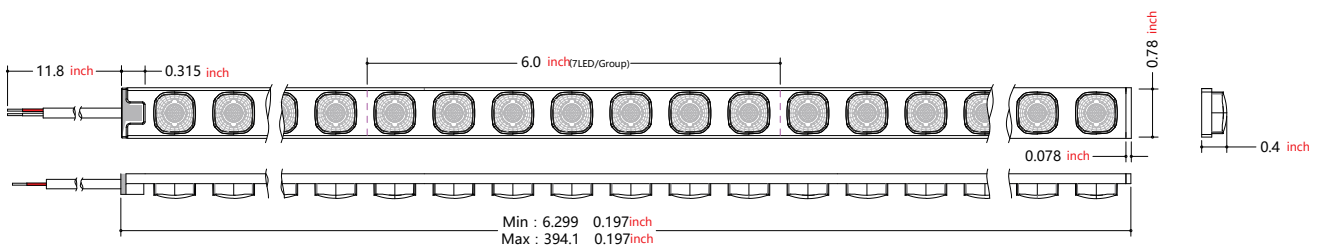

1. Multiple angles are available, different beam angles, for different environments, Optional angle: Single angle 10°/30°/Asymmetric 45° Dual-angle 30°x50°.
2. Can replace the traditional LED Tape Light to achieve the effect of wall-washing, can also be used as a cabinet lamp or household lighting.
3. lens with Silicone encapsulation for durability, reliability, and ease of installation, fast connectors are available.
4. Mounting method: 3M glue tape or mounting clips or match with the aluminum profile.
- 5 years warranty for indoor use and 3 years warranty for outdoor use

Wall Washer

Part Number: RLLFWTB2835C-42-24(30°)

Flexible LED Wall Washer with Optic Lens

Strip length: **CE:1000CM**

Code	Color temp	LM/0.6M	Power/0.6M	Light efficiency	Energy efficiency Grade	CRI (Ra)	Package	Minimum section	Beam Angle
RLLFWTB2835C-42-24	2700K	1160LM	<11.6W	100LM/W	F	90+	1000CM/Roll	150mm	30°
RLLFWTB2835C-42-24	3000K	1218LM	<11.6W	105LM/W	F	90+	1000CM/Roll	150mm	30°
RLLFWTB2835C-42-24	4000K	1276LM	<11.6W	110LM/W	F	90+	1000CM/Roll	150mm	30°

Item	Colortemp	LM/FT	Power/FT	Light efficiency	CRI (Ra)	Package	Minimum section	Beam Angle
RLLFWTB2835-24-24(30°)	2700K	600LM	6W	100LM/W	90+	33FT/Roll	6inch	30°
RLLFWTB2835-24-24(30°)	3000K	630LM	6W	105LM/W	90+	33FT/Roll	6inch	30°
RLLFWTB2835-24-24(30°)	4000K	660LM	6W	10LM/W	90+	33FT/Roll	6inch	30°