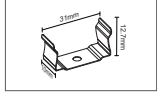

AL. profiles

Aluminum Profile
160103020094-3

PC Cover
160103010058-1

End Cap without hole
140308040060-1

End Cap with hole
140308040059-1

Metal Shrapnel
(Inner clips)
140202000041

Adjustable bracket
(For aluminum profile)
140202010045+
140202010044