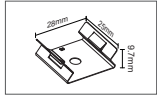

AL. profiles

Aluminum Profile
160103020094-3

PC Cover
160103010058-1

End Cap without hole
140308040060-1

End Cap with hole
140308040059-1

Metal Shrapnel
(Inner clips)
140202000041

Adjustable bracket
(For aluminum profile)
140202010045+
140202010044