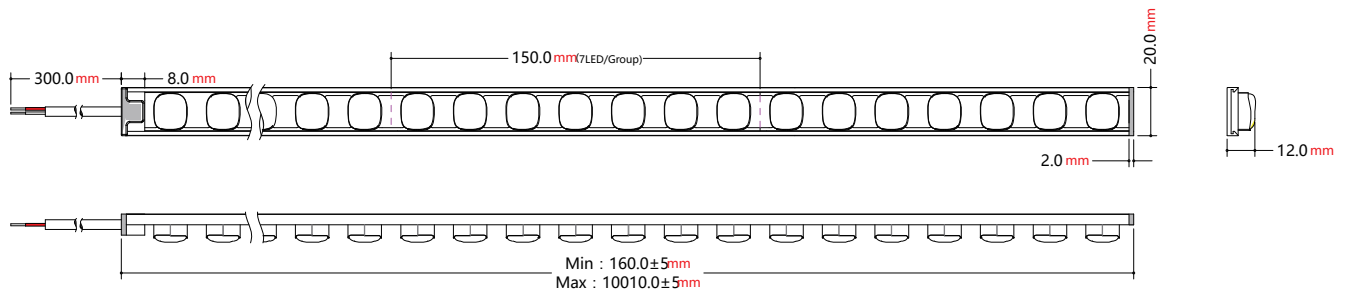

1. Multiple angles are available, different beam angles, for different environments, Optional angle: Single angle 10°/30°/Asymmetric 45° Dual-angle 30°x50°.
2. Can replace the traditional LED Tape Light to achieve the effect of wall-washing, can also be used as a cabinet lamp or household lighting.
3. lens with Silicone encapsulation for durability, reliability, and ease of installation, fast connectors are available.
4. Mounting method: 3M glue tape or mounting clips or match with the aluminum profile.
- 5 years warranty for indoor use and 3 years warranty for outdoor use

Wall Washer

Part Number: RLLFWTB2835C-42-24(45°) Asymmetric

Flexible LED Wall Washer with Optic Lens

Strip length: **CE:1000CM**

Code	Color temp	LM/0.6M	Power/0.6M	Light efficiency	Energy efficiency Grade	CRI (Ra)	Package	Minimum section	Beam Angle
RLLFWTB2835-42-24(45°)	2700K	1020LM	<12W	85LM/W	G	90+	1000CM/Roll	150mm	45°
RLLFWTB2835-42-24(45°)	3000K	1080LM	<12W	90LM/W	G	90+	1000CM/Roll	150mm	45°
RLLFWTB2835-42-24(45°)	4000K	1140LM	<12W	95LM/W	F	90+	1000CM/Roll	150mm	45°

Item	Color temp	LM/FT	Power/FT	Light efficiency	CRI (Ra)	Package	Minimum section	Beam Angle
RLLFWTB2835W-42-24(45°)	2700K	510LM	6W	85LM/W	90+	33FT/Roll	6inch	45°
RLLFWTB2835W-42-24(45°)	3000K	540LM	6W	90LM/W	90+	33FT/Roll	6inch	45°
RLLFWTB2835N-42-24(45°)	4000K	570LM	6W	95LM/W	90+	33FT/Roll	6inch	45°