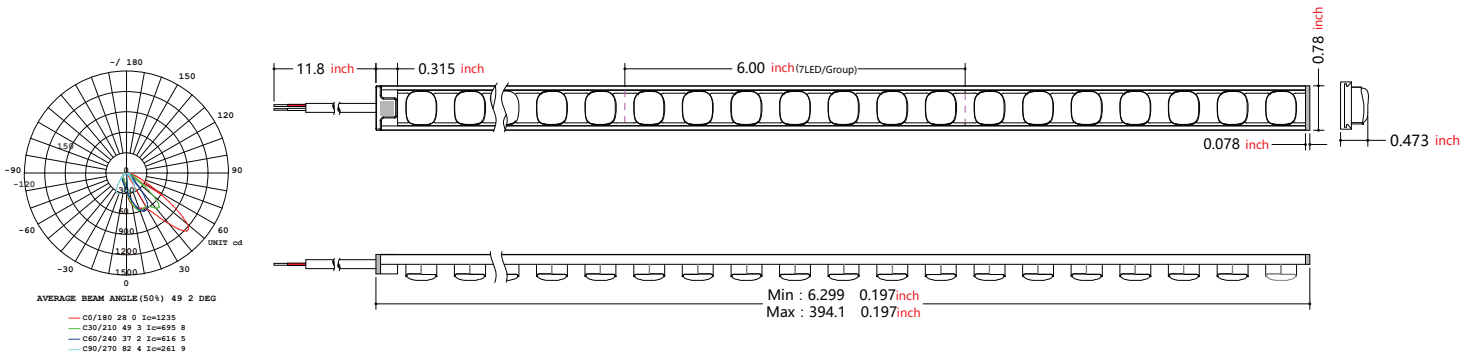

1. Multiple angles are available, different beam angles, for different environments, Optional angle: Single angle 10°/30°/Asymmetric 45° Dual-angle 30°x50°.
2. Can replace the traditional LED Tape Light to achieve the effect of wall-washing, can also be used as a cabinet lamp or household lighting.
3. lens with Silicone encapsulation for durability, reliability, and ease of installation, fast connectors are available.
4. Mounting method: 3M glue tape or mounting clips or match with the aluminum profile.
- 5 years warranty for indoor use and 3 years warranty for outdoor use

Wall Washer

Part Number: RLLFWTB2835C-42-24(45°) Asymmetric

Flexible LED Wall Washer with Optic Lens

Strip length: **CE:1000CM**

Code	Color temp	LM/0.6M	Power/0.6M	Light efficiency	Energy efficiency Grade	CRI (Ra)	Package	Minimum section	Beam Angle
RLLFWTB2835-42-24(45°)	2700K	1020LM	<12W	85LM/W	G	90+	1000CM/Roll	150mm	45°
RLLFWTB2835-42-24(45°)	3000K	1080LM	<12W	90LM/W	G	90+	1000CM/Roll	150mm	45°
RLLFWTB2835-42-24(45°)	4000K	1140LM	<12W	95LM/W	F	90+	1000CM/Roll	150mm	45°

Item	Color temp	LM/FT	Power/FT	Light efficiency	CRI (Ra)	Package	Minimum section	Beam Angle
RLLFWTB2835W-42-24(45°)	2700K	510LM	6W	85LM/W	90+	33FT/Roll	6inch	45°
RLLFWTB2835W-42-24(45°)	3000K	540LM	6W	90LM/W	90+	33FT/Roll	6inch	45°
RLLFWTB2835N-42-24(45°)	4000K	570LM	6W	95LM/W	90+	33FT/Roll	6inch	45°