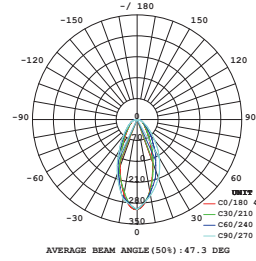

1. Multiple angles are available, different beam angles, for different environments, Optional angle: Single angle 10°/30°/Asymmetric 45° Dual-angle 30°x50°.
2. Can replace the traditional LED Tape Light to achieve the effect of wall-washing, can also be used as a cabinet lamp or household lighting.
3. lens with Silicone encapsulation for durability, reliability, and ease of installation, fast connectors are available.
4. Mounting method: 3M glue tape or mounting clips or match with the aluminum profile.
- 5 years warranty for indoor use and 3 years warranty for outdoor use

Wall Washer

Part Number: RLLFWTB3535RGBW-42-24

Flexible LED Wall Washer with Optic Lens

Strip length: **UL:16FT**

Model	Wave lengths	LM/FT	Power/FT	Beam Angle
RLLFWTB3535RGBW-42-24	<div style="background-color: red; color: white; padding: 2px;">620-625 NM NM</div> <div style="background-color: green; color: white; padding: 2px;">520-525 NM NM</div> <div style="background-color: blue; color: white; padding: 2px;">465-470 NM NM</div>	320LM	<5.8W	45°