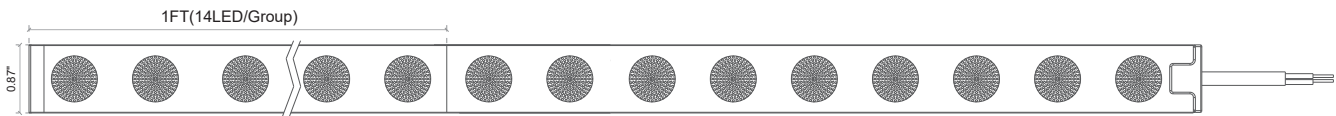

1. Multiple angles are available, different beam angles, for different environments, Optional angle: Single angle 10°/30°/Asymmetric 45° Dual-angle 30°x50°.
2. Can replace the traditional LED Tape Light to achieve the effect of wall-washing, can also be used as a cabinet lamp or household lighting.
3. lens with Silicone encapsulation for durability, reliability, and ease of installation, fast connectors are available.
4. Mounting method: 3M glue tape or mounting clips or match with the aluminum profile.
- 5 years warranty for indoor use and 3 years warranty for outdoor use

Wall Washer

Part Number: RLLFWTB3535RGBW-42-24

Flexible LED Wall Washer with Optic Lens

Strip length: **UL:16FT**

Model	Wave lengths	LM/FT	Power/FT	Beam Angle
RLLFWTB3535RGBW-42-24	<div style="background-color: red; color: white; padding: 2px;">620-625 NM NM</div> <div style="background-color: green; color: white; padding: 2px;">520-525 NM NM</div> <div style="background-color: blue; color: white; padding: 2px;">465-470 NM NM</div>	320LM	<5.8W	45°

AL. profiles

-  Aluminum Profile
160103020094-3
-  PC Cover
160103010058-1
-  End Cap without hole
140308040060-1
-  End Cap with hole
140308040059-1
-  Metal Shrapnel
(Inner clips)
140202000041
-  Adjustable bracket
(For aluminum profile)
140202010045+
140202010044
-  Aluminum Mounting
Bracket
140202010032
-  Extended connector
110501010372