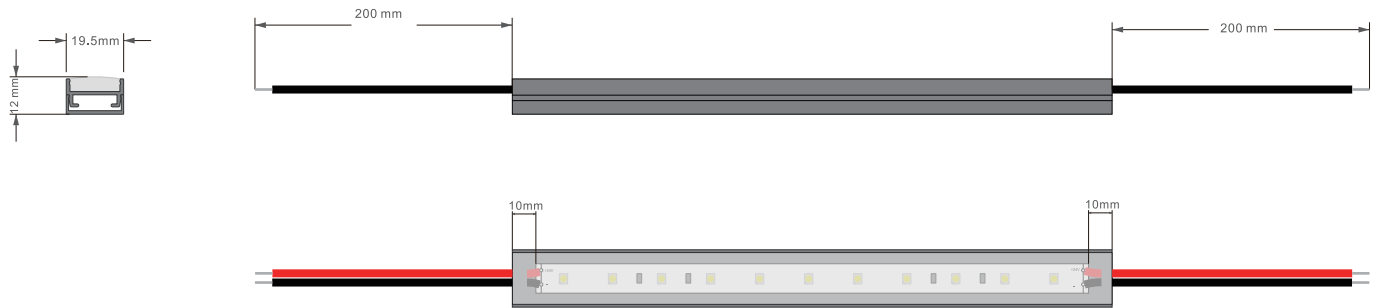

Especially for yacht and marine lighting

Seamless Connection

Seamless Connection

No darkness, end to end connection

Resistant to Solvents

Especially for swimming pool application

IP68 Waterproof

Perfectly apply to outdoor wet location

AQLINE 19.5*12mm

RLLAQU3

- ▶ Transparent and milky diffuser optional
- ▶ Unique mounting plate design for easy installation
- ▶ Lighting transmission up to 97.7%
- ▶ Waterproof: IP68

Electrical Data

LED Type	LEDs/Mtr	Voltage	Max Current	Electrical Solution	Cut/LEDs
3014	180	DC24V	0.75A/M	CV	33mm/6 LEDs
3014	192	DC24V	0.67A/M	CV	61.87mm/12 LEDs

Spectrum Data

Wattage (W/M)	IC	Lumen (LM/M)	LEDs/Mtr	Efficiency (LM/W)	Color	CRI	PCB width	Electrical Solution	Max Run Length (Single End)
18W	/	1800LM/M	180	100LM/W		80+/90+	15mm	CV	5M
2X8W	/	/	192	/		80+/90+	10mm	CV	5M